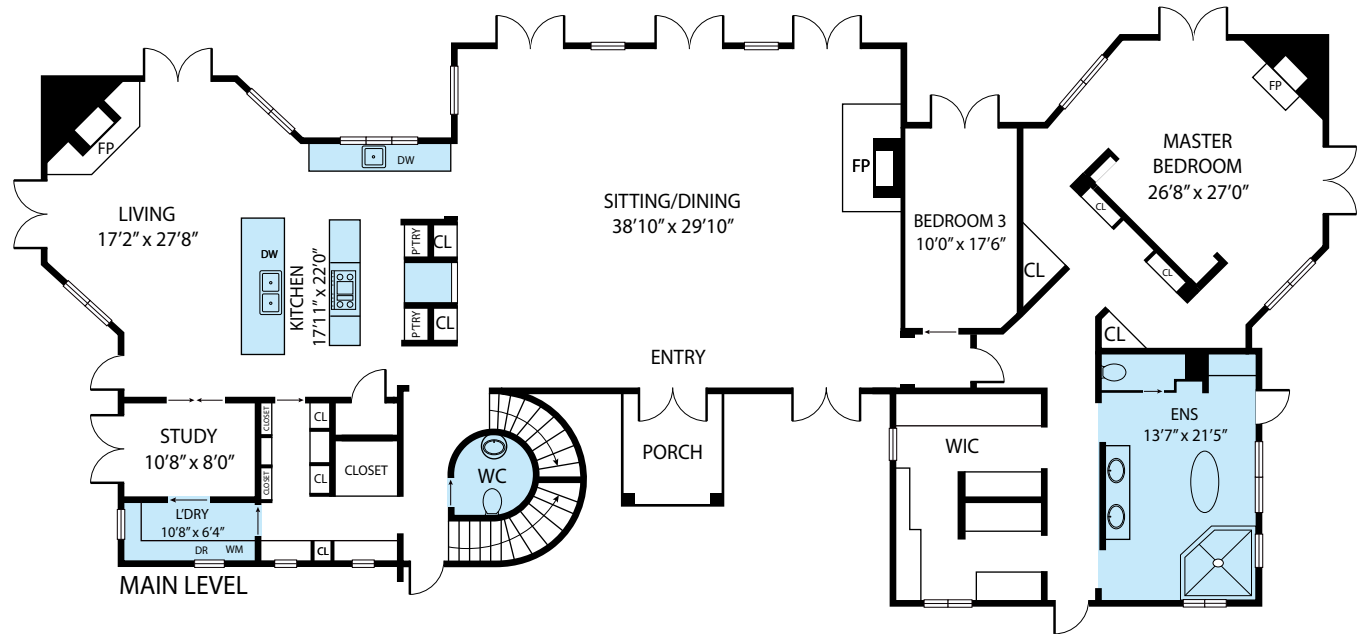

UPPER LEVEL

56 Hennessey Ridge Road, Street. Helena, CA 94574, USA

TOTAL APPROX. FLOOR AREA 5,817 SQ.FT

Whilst every attempt has been made to ensure the accuracy of the floor plan contained here, measurements of doors, windows, rooms and any other items are approximate and no responsibility is taken for any error, omission, or misstatement. This plan is for illustrative purposes only and should be used as such by any prospective purchaser.