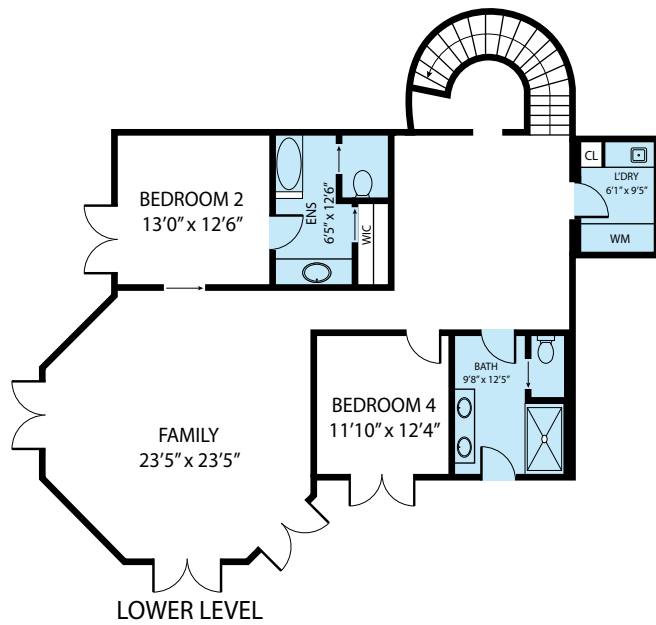

UPPER LEVEL

56 Hennessey Ridge Road, Street. Helena, CA 94574, USA

TOTAL APPROX. FLOOR AREA 5,817 SQ.FT

Whilst every attempt has been made to ensure the accuracy of the floor plan contained here, measurements of doors, windows, rooms and any other items are approximate and no responsibility is taken for any error, omission, or misstatement. This plan is for illustrative purposes only and should be used as such by any prospective purchaser.